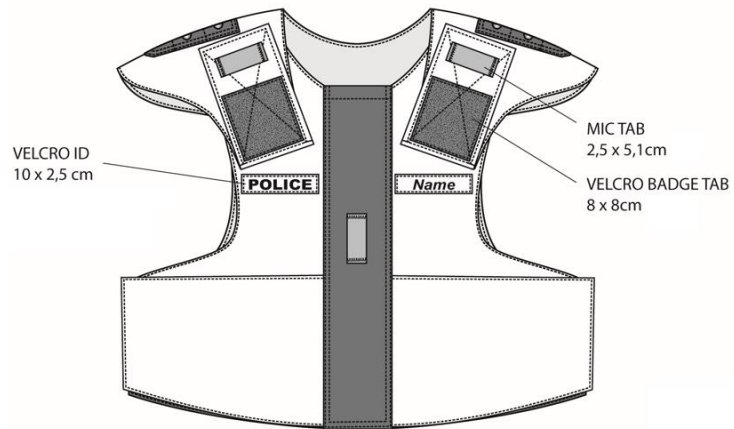

CRC-B7

Hit and stab vest CRC-B7 with front zipper.

Cover:

- Front zipper incl. zipper covering
- 2x MIC TAB on shoulder epaulettes
- 2x VELCRO BADGE TAB on shoulder epaulettes
- VELCRO ID on front and back
- Push button connection for optional upper arm protectors