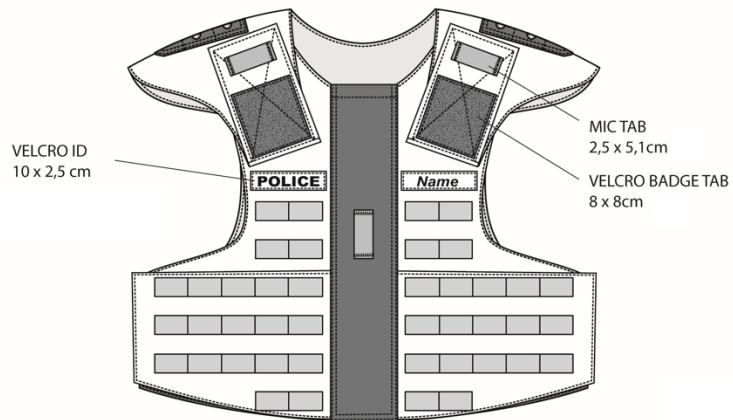

CRC-B26

Hit and stab vest CRC-B26 with front zipper.

Cover:

- Front zipper incl. zipper covering
- MOLLE-System in front
- 2x MIC TAB on shoulder epaulettes
- 1x MIC TAB on zipper covering
- 2x VELCRO BADGE TAB on shoulder epaulettes
- VELCRO ID on front and back
- Push button connection for optional upper arm protectors

LEVEL OF PROTECTION.

	VPAM	HOSDB/CAST	NIJ
Stab	K2 + D2	KR2 + SP2	KR2 + SP2
Hit	W5		